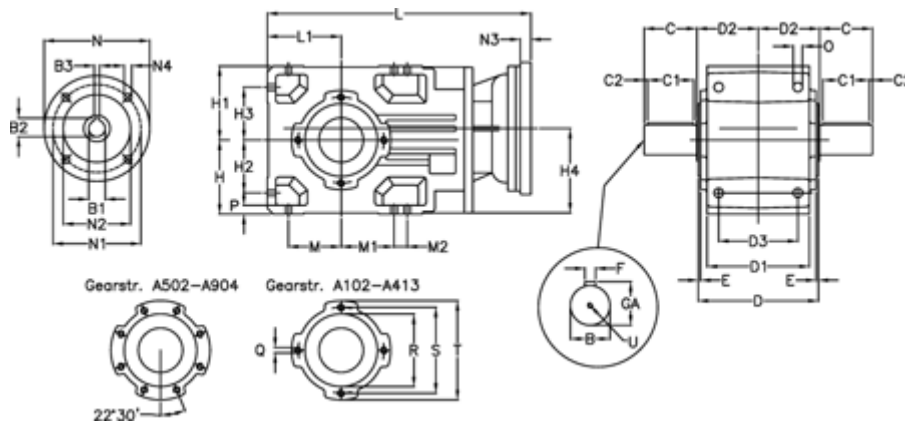

Article number: 29600103222235
 Description: Bevel helical gearbox
 A102UD-32,2-P90B5

Measures

B = 25	D1 = 95	H1 = 70	M2 = 0	Q = M8x12
B1 = 24	D2 = 63	H2 = 50.0	N = 200	R = 80
B2 = 27.3	D3 = 75	H3 = 50.0	N1 = 165	S = 100
B3 = 8	Description = A102UD-xx-P90 B5	H4 = 83.0	N2 = 130	T = 120
C = 45	E = 3.0	L = 302.0	N3 = 0	U = M8x19
C1 = 35	F = 8	L1 = 70	N4 = M10x12	
C2 = 5.0	GA = 28.0	M = 50.0	O = 9.5	
D = 117	H = 70	M1 = 50.0	P = 9	